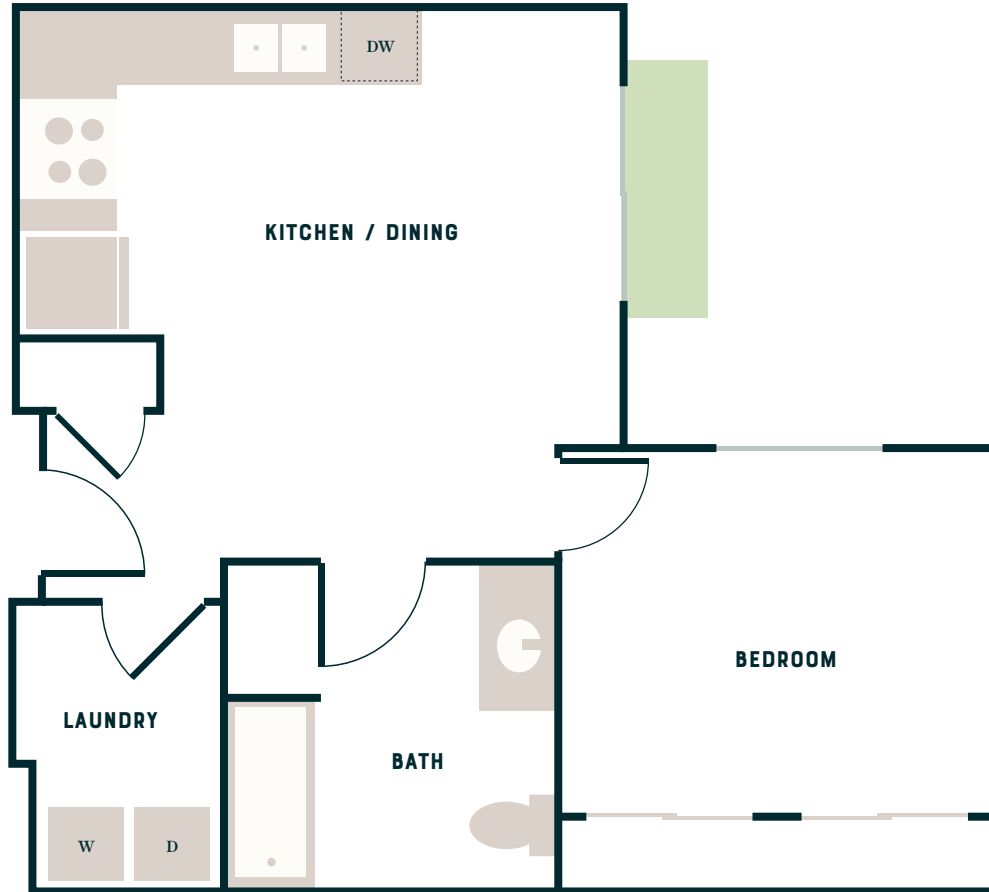

TERRACE STATION

APARTMENTS

B25-A

One Bedroom
670 Sq Ft

Balcony & Patio configurations are unique to each unit, check with your leasing agent for details.