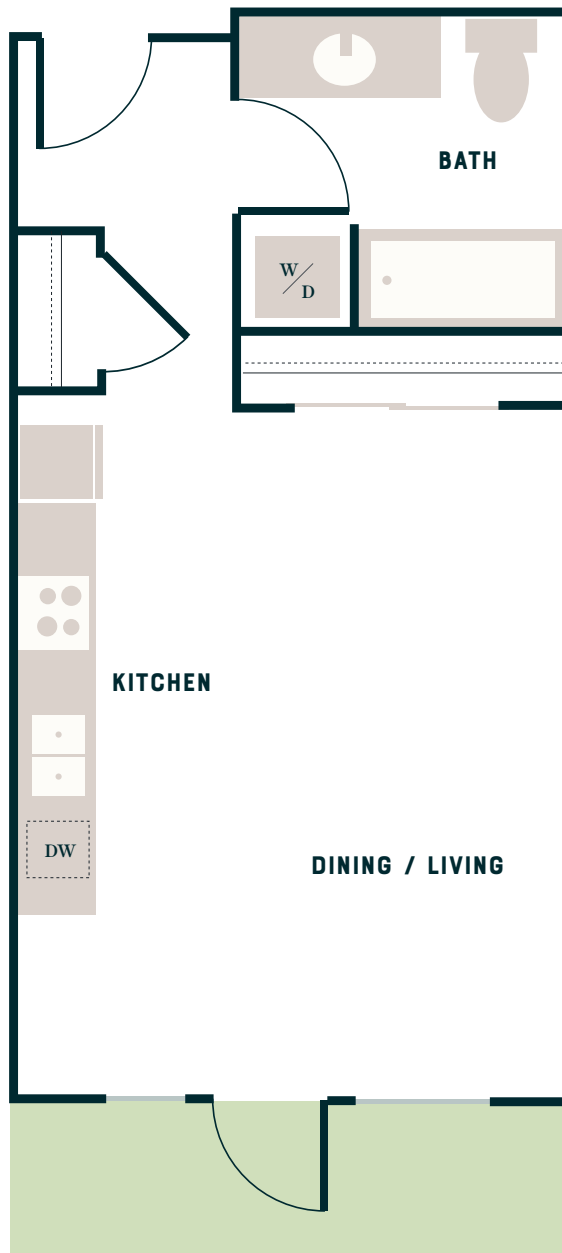

TERRACE STATION

APARTMENTS

A10

Studio
508 Sq Ft

This unit also available in a mirrored floor plan.

Balcony & Patio configurations are unique to each unit, check with your leasing agent for details.