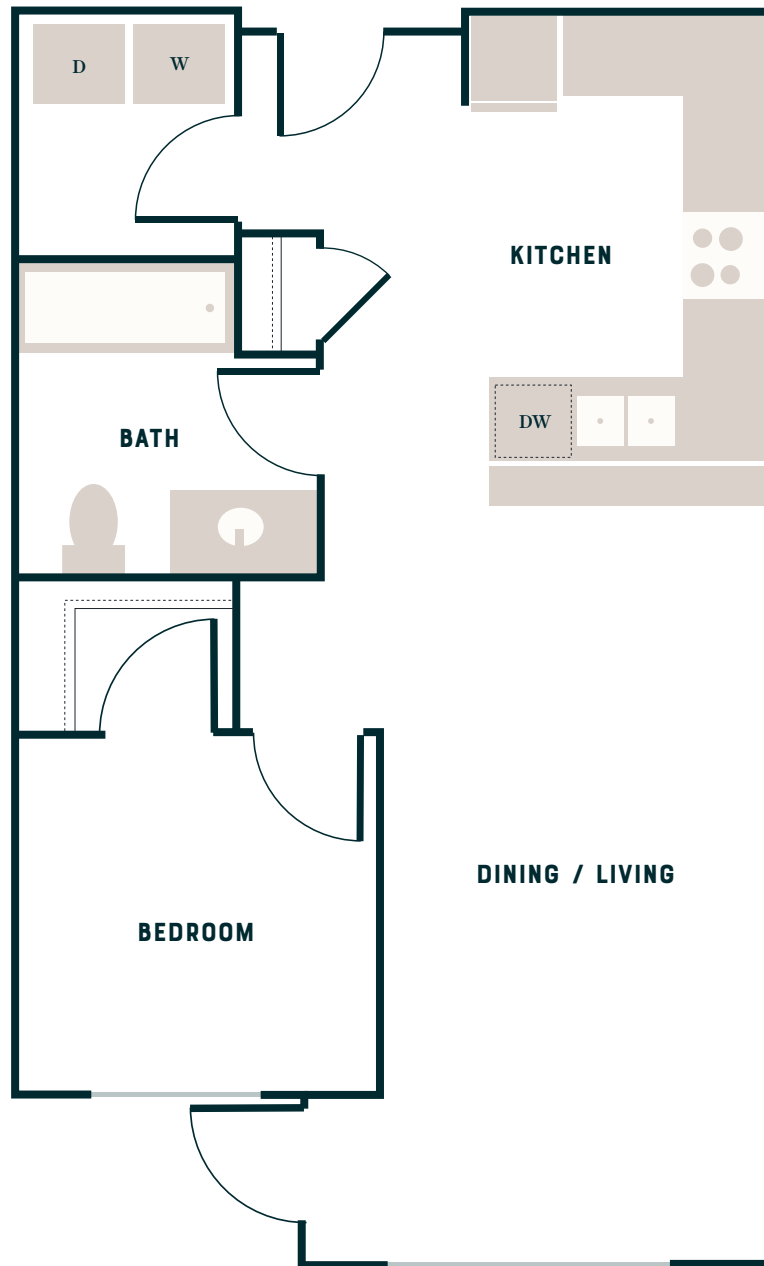

TERRACE STATION

APARTMENTS

C40

1 Bedroom
770 Sq Ft

This unit also available in a mirrored floor plan.

Balcony & Patio configurations are unique to each unit, check with your leasing agent for details.