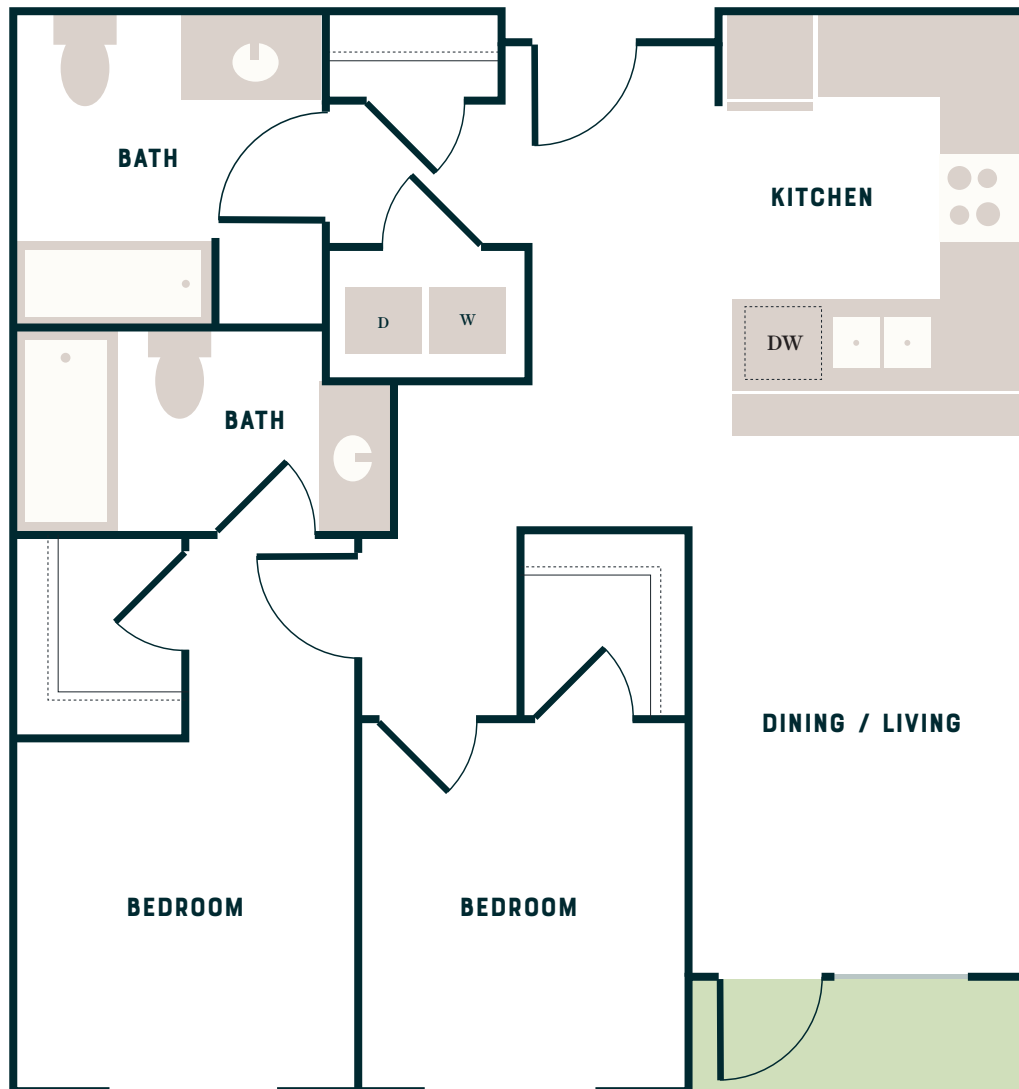

TERRACE STATION

APARTMENTS

C50

Two Bedroom
916 Sq Ft

Balcony & Patio configurations are unique to each unit, check with your leasing agent for details.