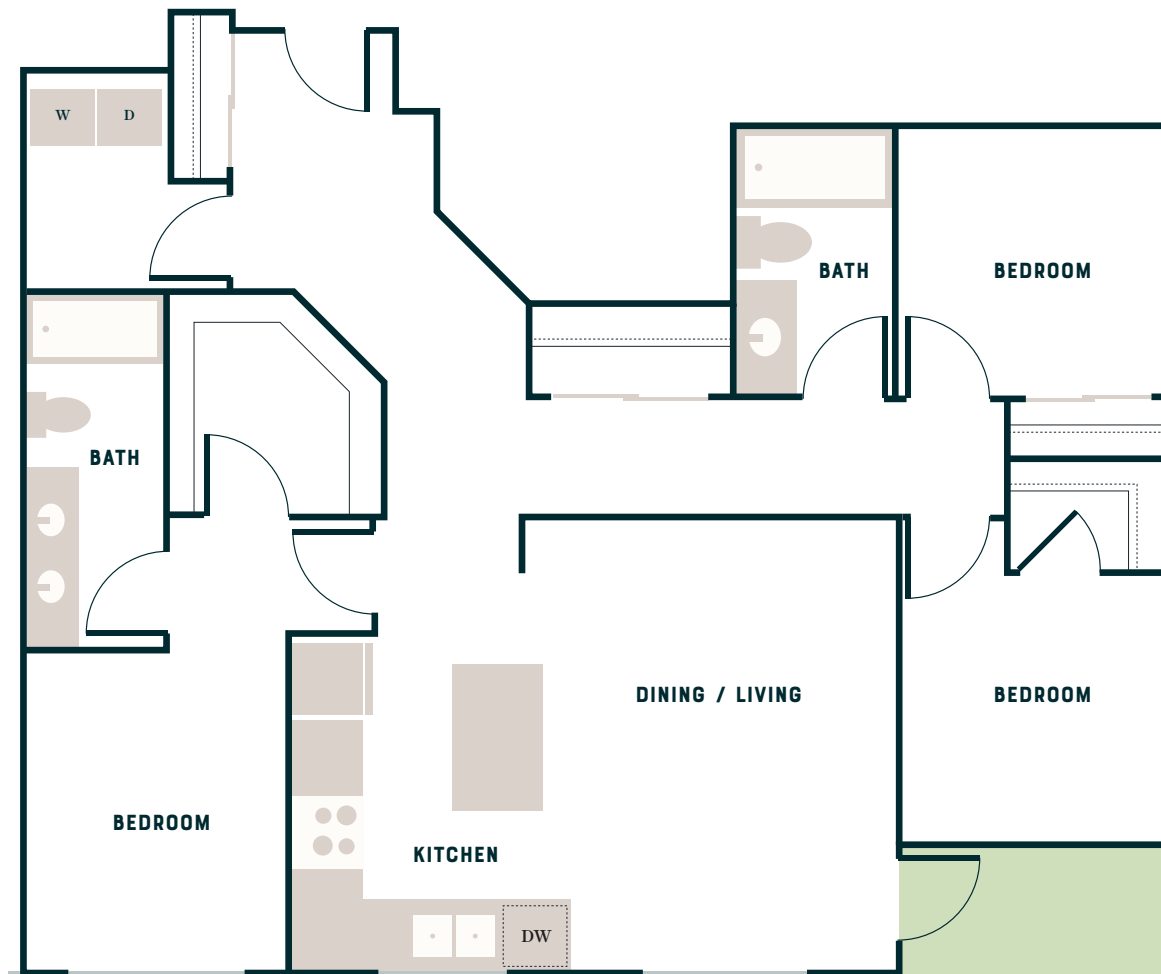

TERRACE STATION

APARTMENTS

D30

Three Bedroom

1,366 Sq Ft

Balcony & Patio configurations are unique to each unit, check with your leasing agent for details.