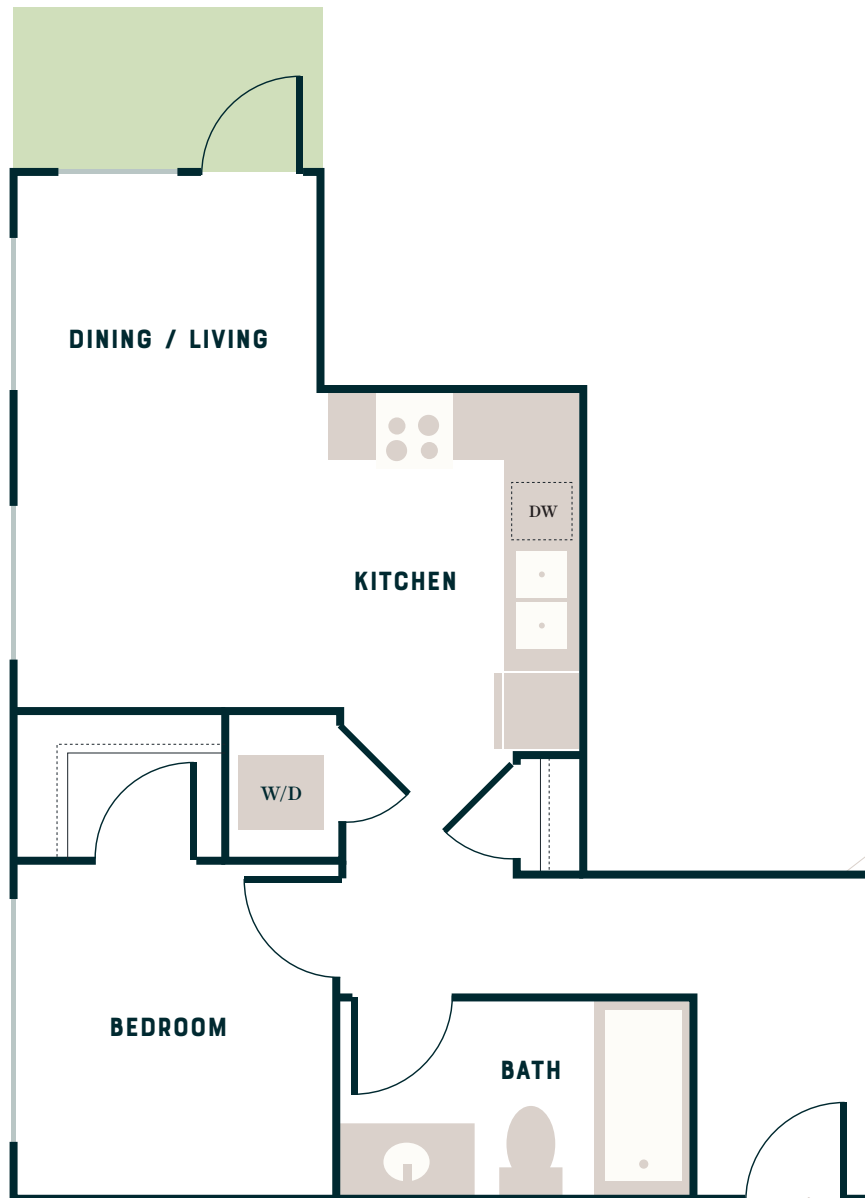

TERRACE STATION

APARTMENTS

C30

One Bedroom
648 Sq Ft

Balcony & Patio configurations are unique to each unit, check with your leasing agent for details.