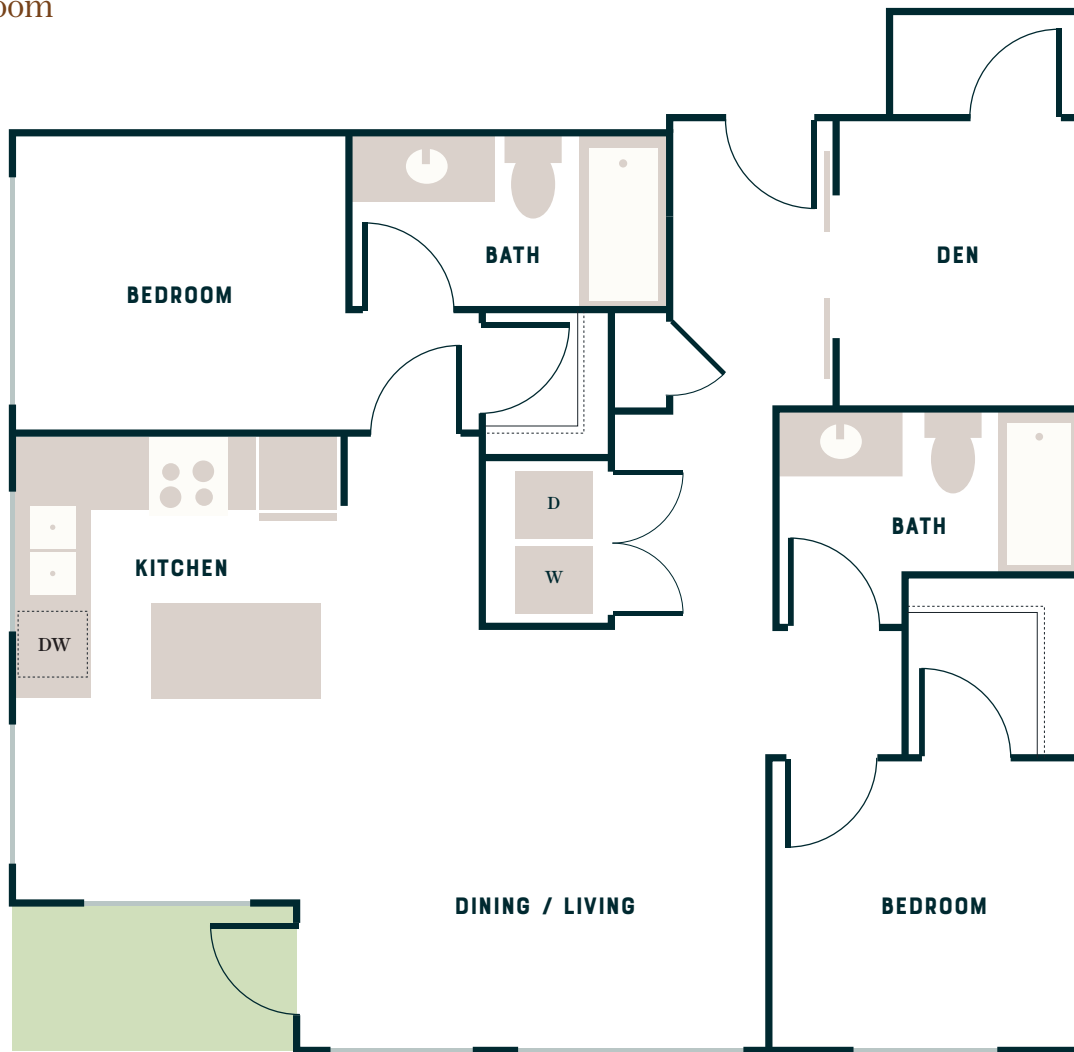

# TERRACE STATION

APARTMENTS

## D20

Two Bedroom  
1,190 Sq Ft

Balcony & Patio configurations are unique to each unit, check with your leasing agent for details.