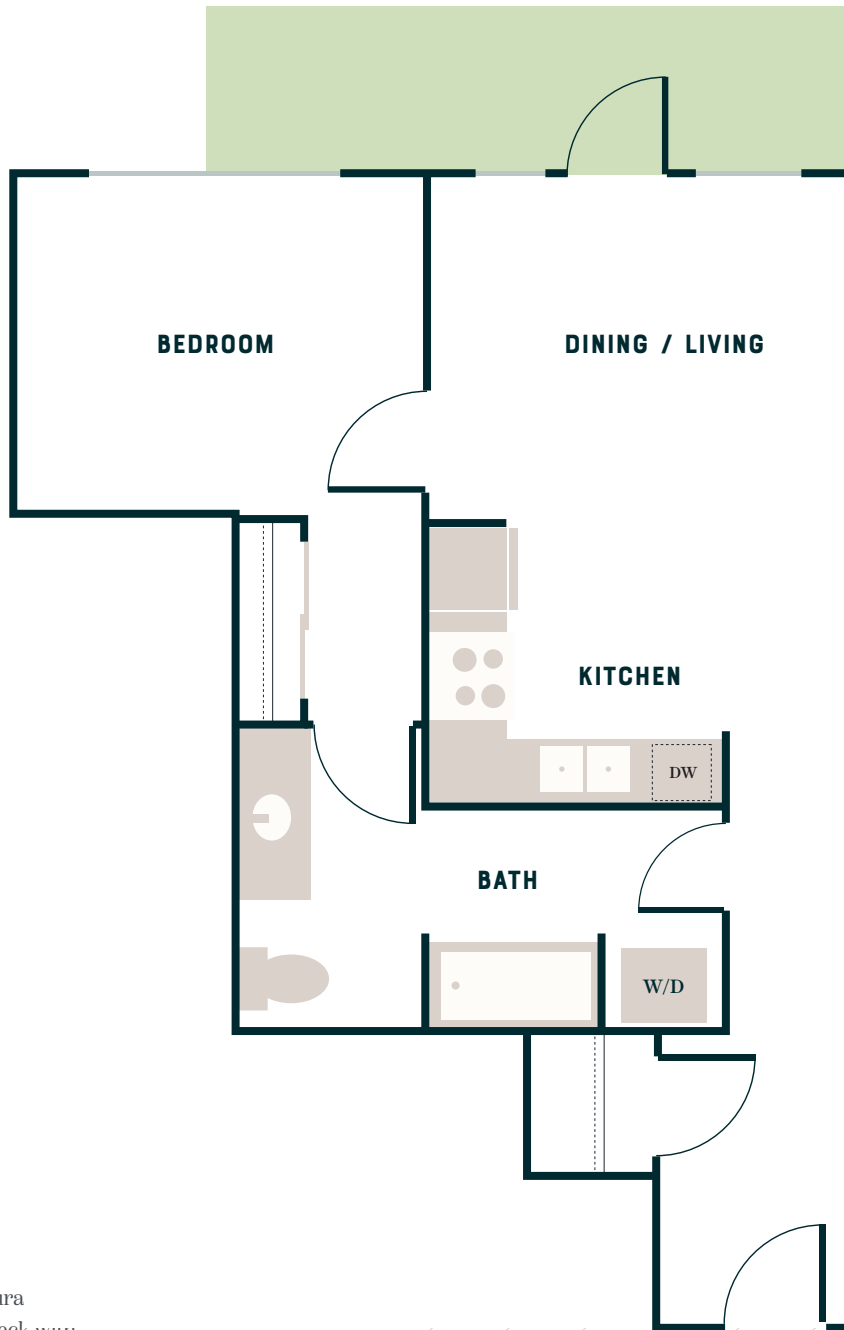

# TERRACE STATION

APARTMENTS

**C20**

One Bedroom  
722 Sq Ft

Balcony & Patio configura  
unique to each unit, check with  
your leasing agent for details.