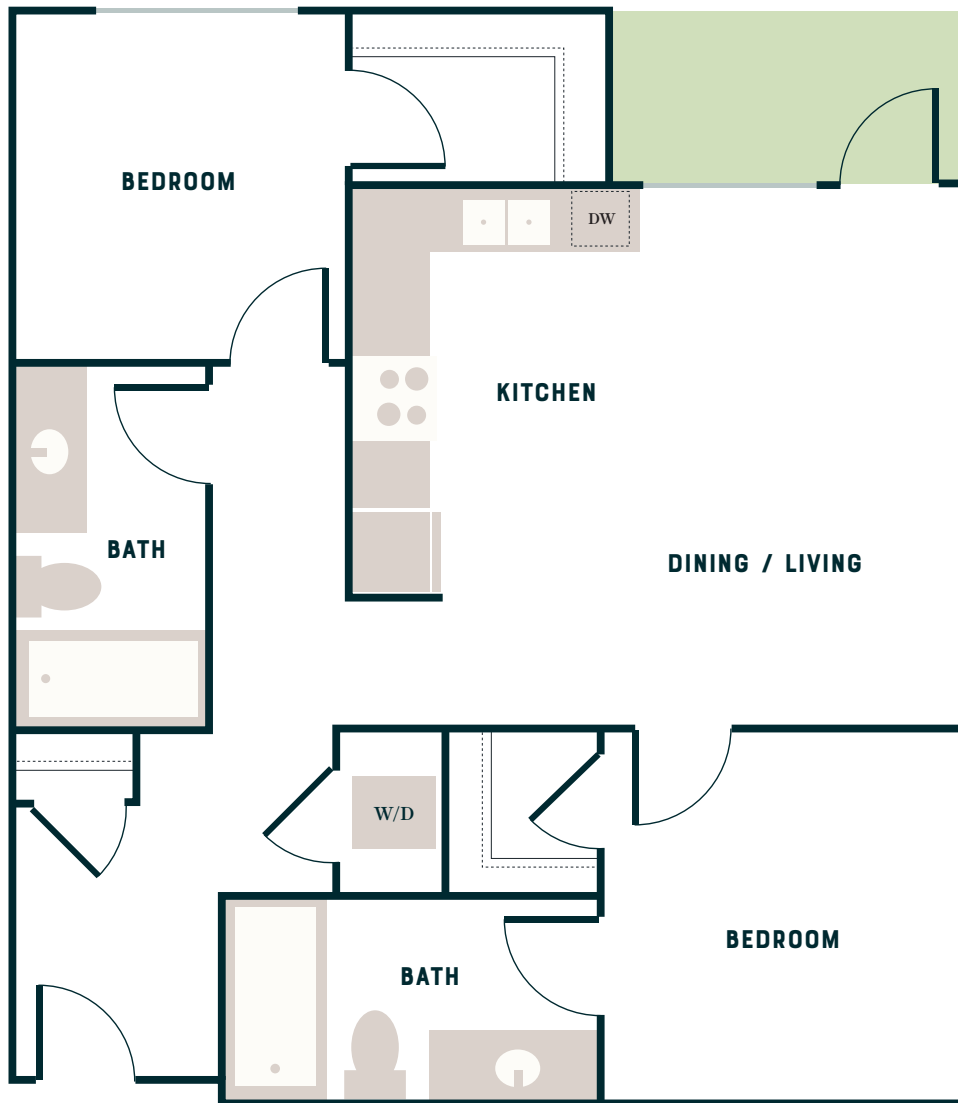

# TERRACE STATION

APARTMENTS

## D40

Two Bedroom  
840 Sq Ft

Balcony & Patio configurations are unique to each unit, check with your leasing agent for details.