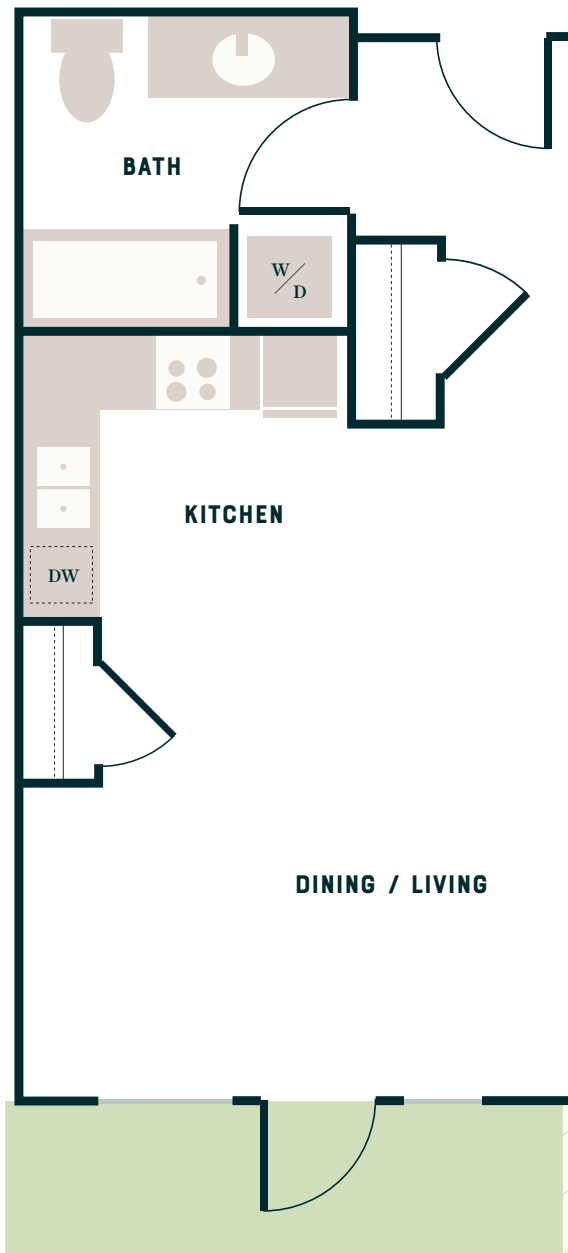

# TERRACE STATION

APARTMENTS

## A10 ALT

Studio  
508 Sq Ft

Balcony & Patio configurations are unique to each unit, check with your leasing agent for details.