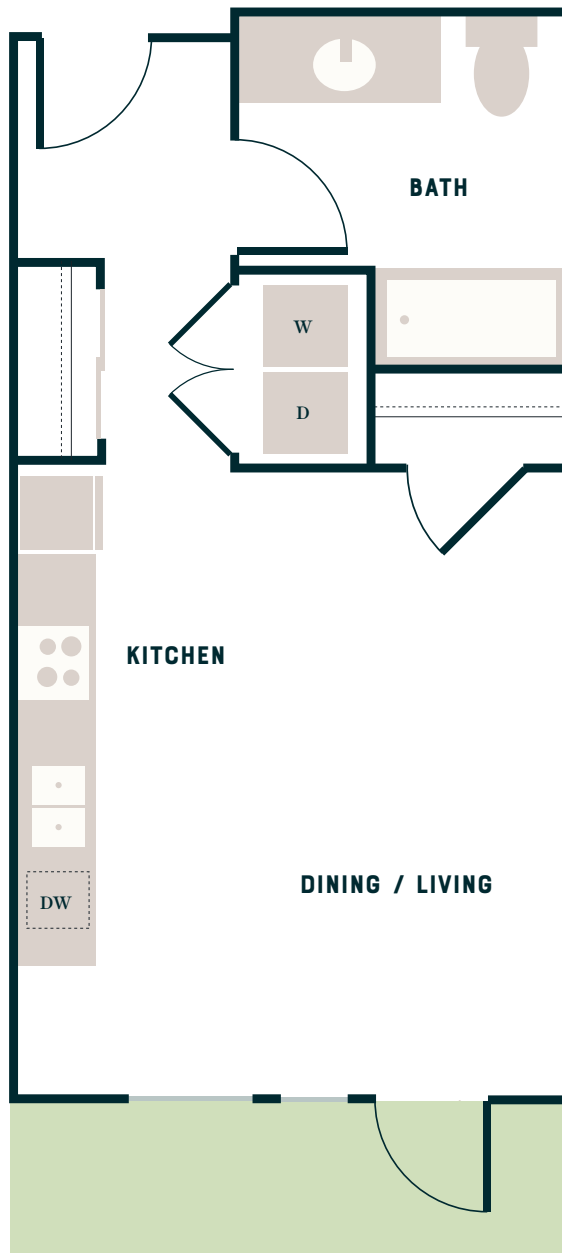

TERRACE STATION

APARTMENTS

A10 TYPE A

Studio
508 Sq Ft

Balcony & Patio configurations are unique to each unit, check with your leasing agent for details.