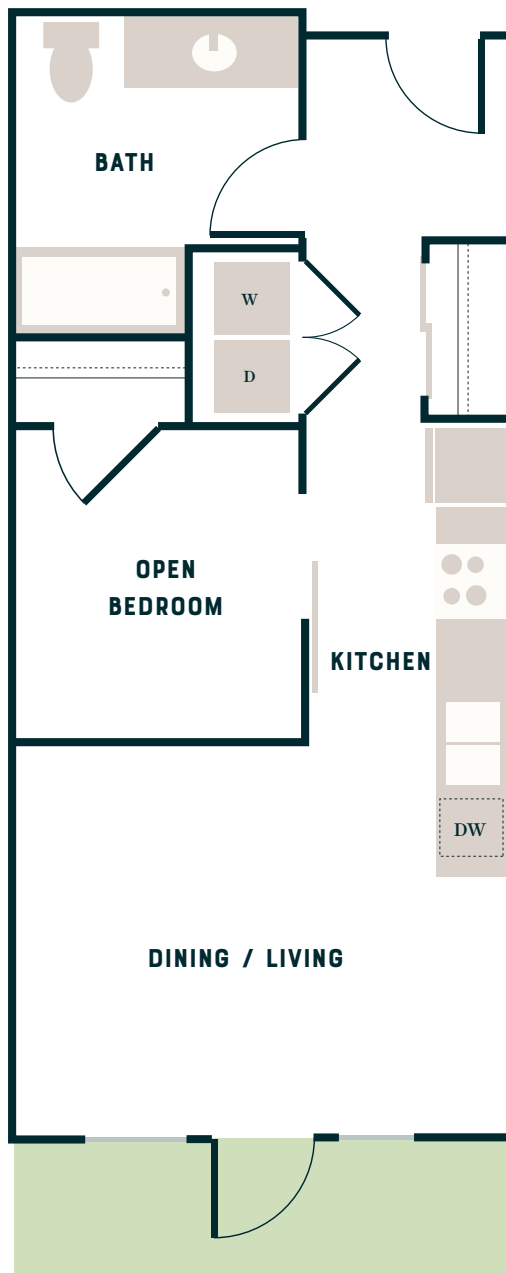

TERRACE STATION

APARTMENTS

B20 TYPE A

Open One Bedroom
588 Sq Ft

Balcony & Patio configurations are unique to each unit, check with your leasing agent for details.