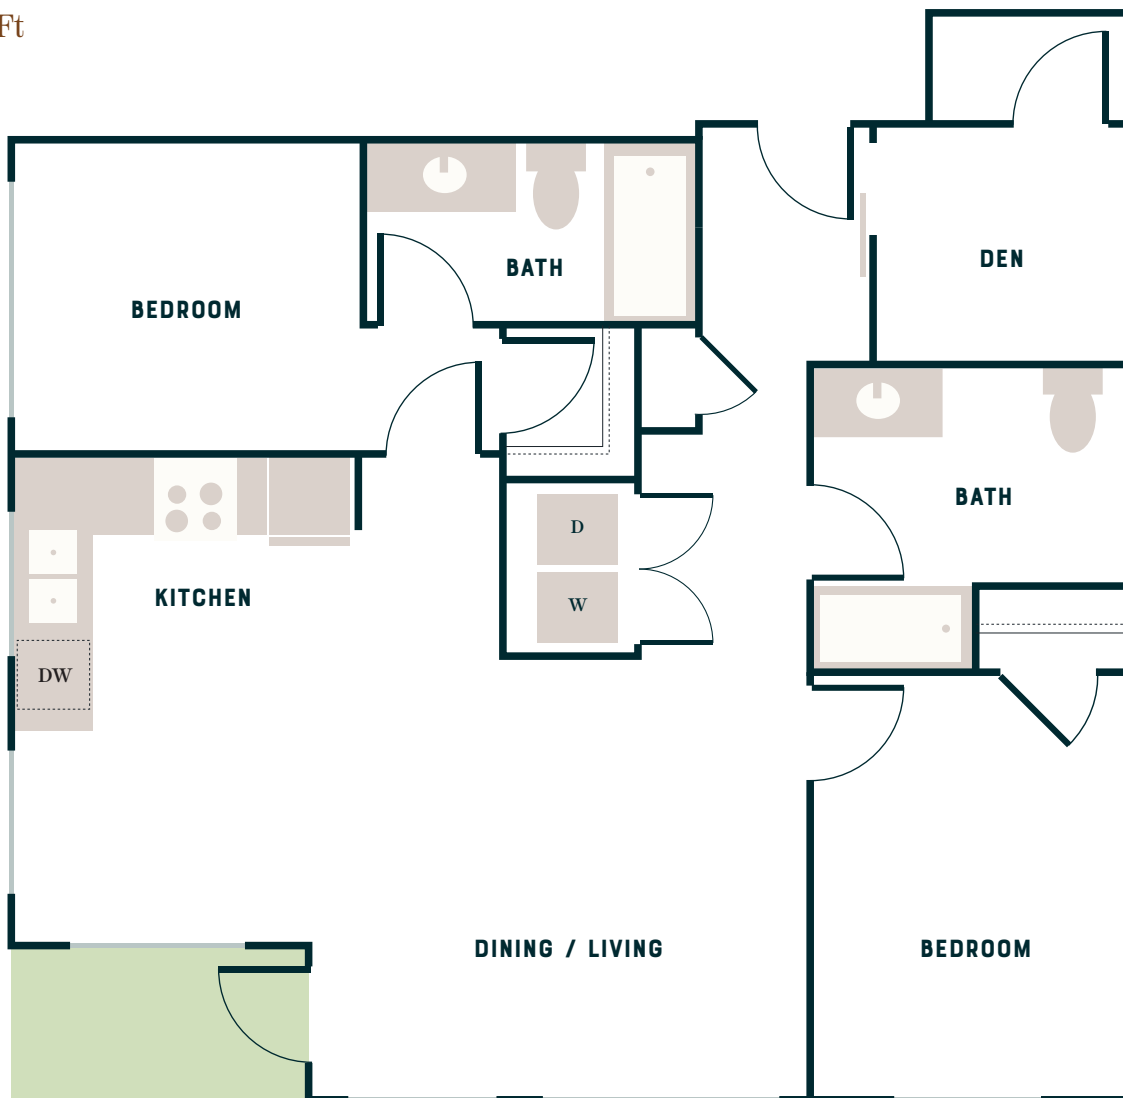

TERRACE STATION

APARTMENTS

D20 TYPE A

Two Bedroom
1,190 Sq Ft

Balcony & Patio configurations are unique to each unit, check with your leasing agent for details.