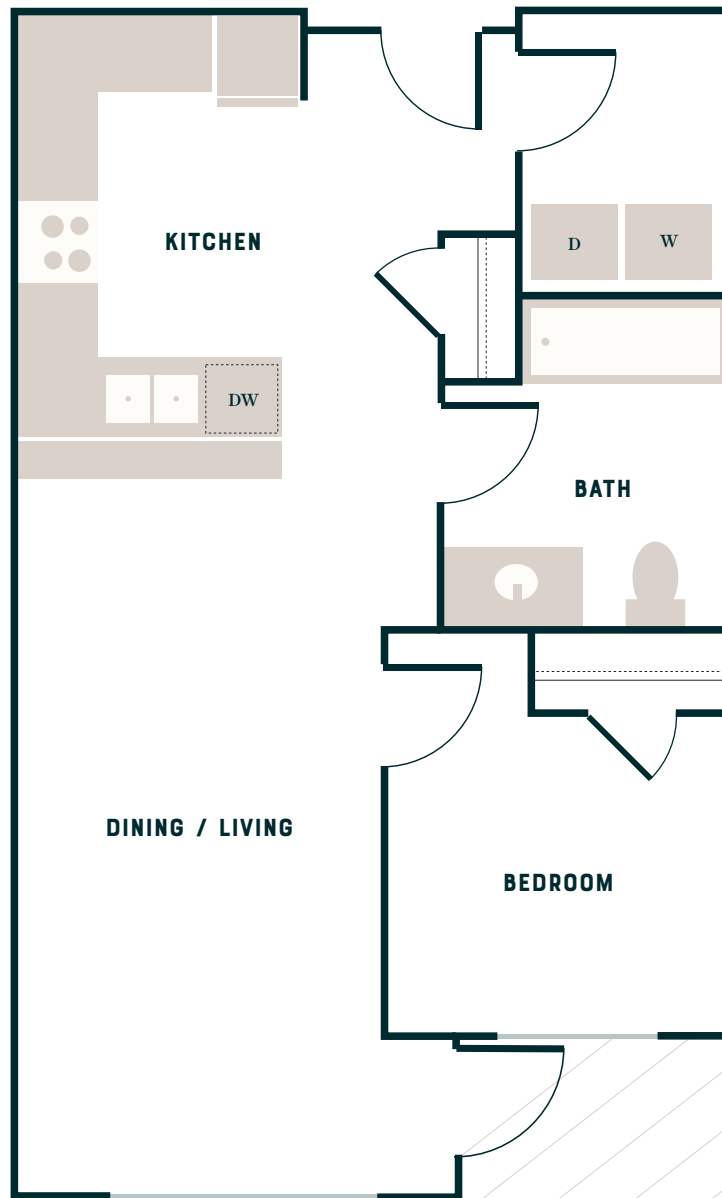

# TERRACE STATION

APARTMENTS

## C40 TYPE A

One Bedroom  
770 Sq Ft

Balcony & Patio configurations are unique to each unit, check with your leasing agent for details.