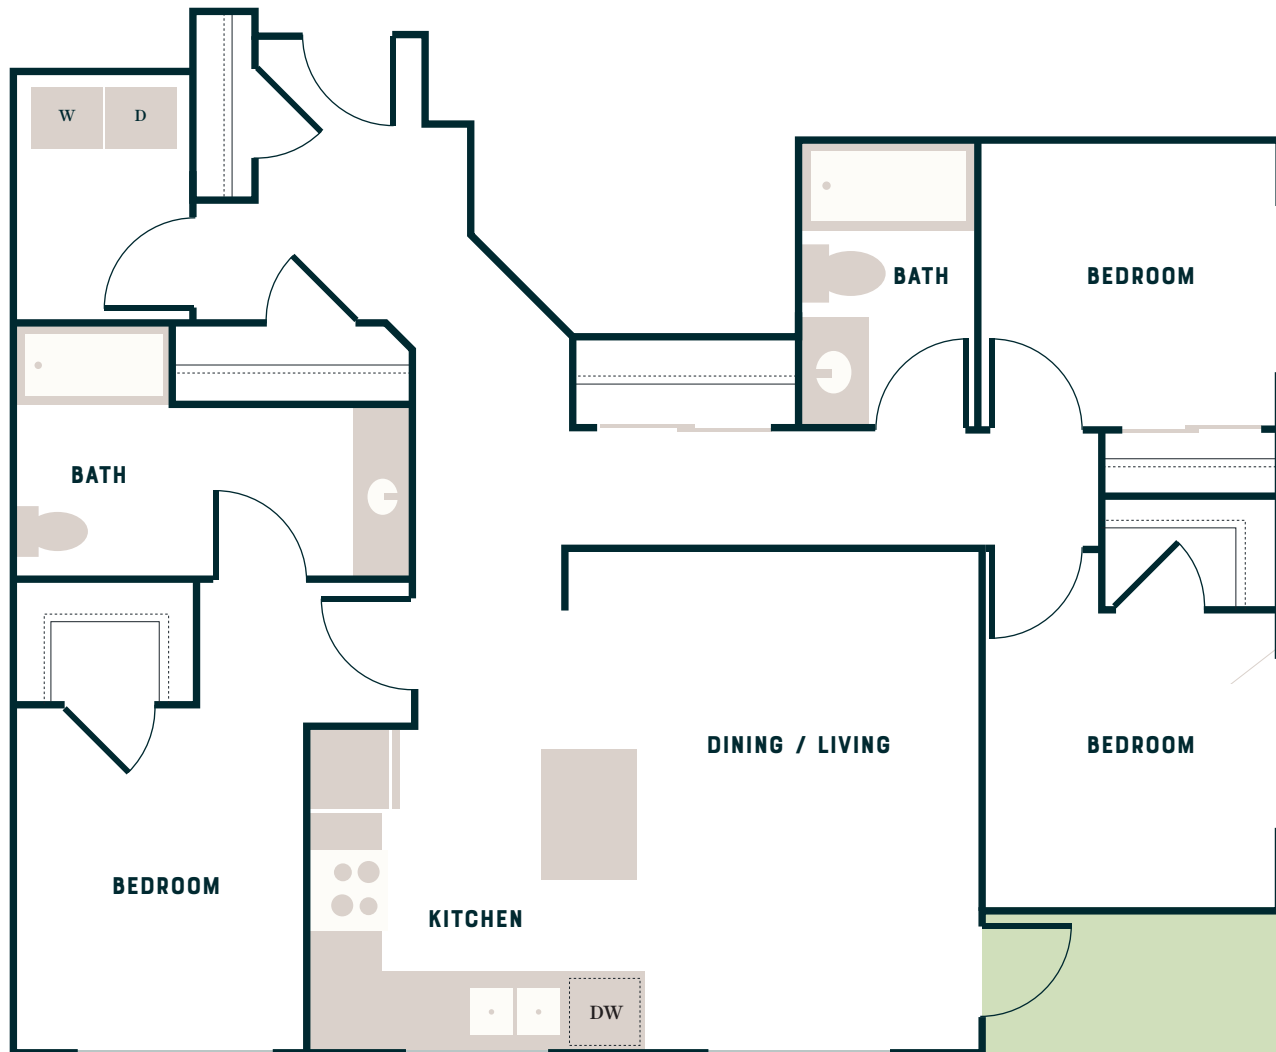

TERRACE STATION

APARTMENTS

D30 TYPE A

Three Bedroom

1,366 Sq Ft

Balcony & Patio configurations are unique to each unit, check with your leasing agent for details.