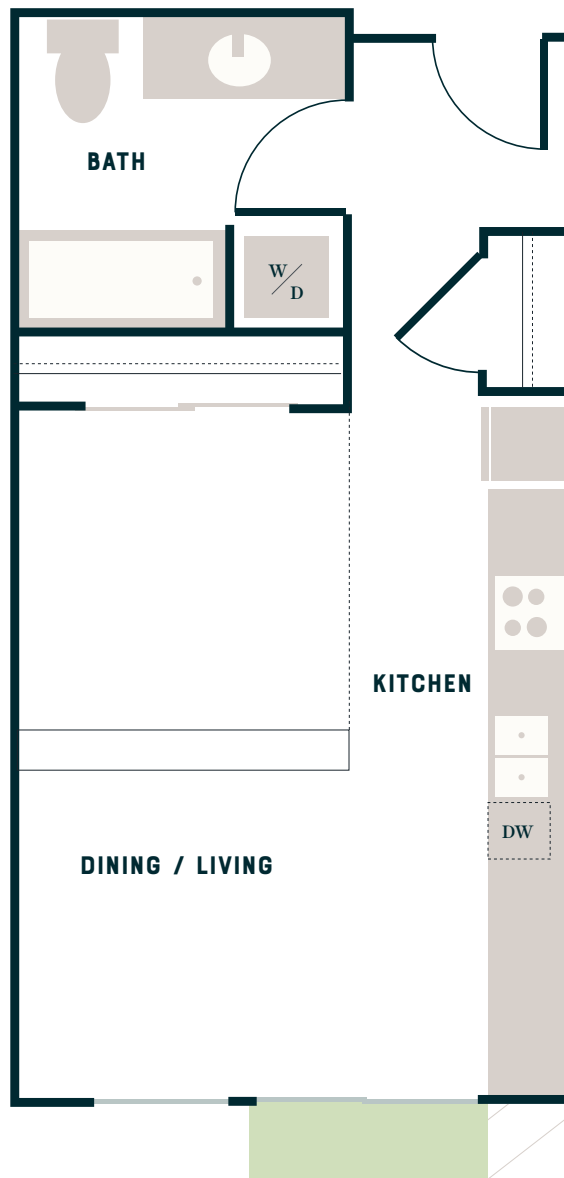

# TERRACE STATION

APARTMENTS

**A10**  
Studio  
508 Sq Ft

Balcony & Patio configurations are unique to each unit, check with your leasing agent for details.