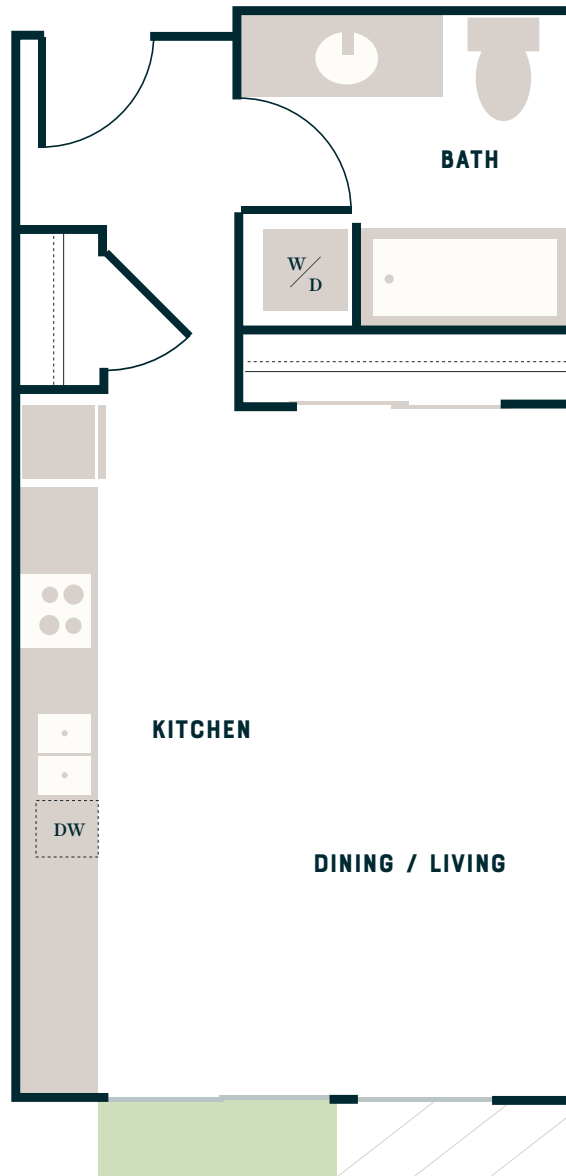

# TERRACE STATION

APARTMENTS

## A11

Studio  
508 Sq Ft

Balcony & Patio configurations are unique to each unit, check with your leasing agent for details.