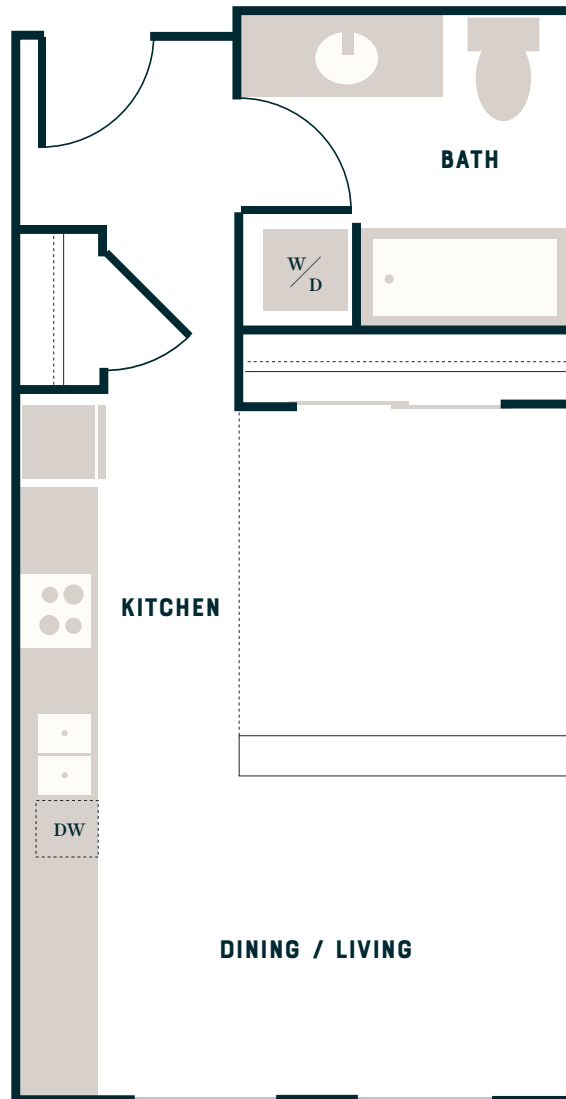

TERRACE STATION

APARTMENTS

A13
Studio
508 Sq Ft

Patio configurations are unique to each unit, check with your leasing agent for details.