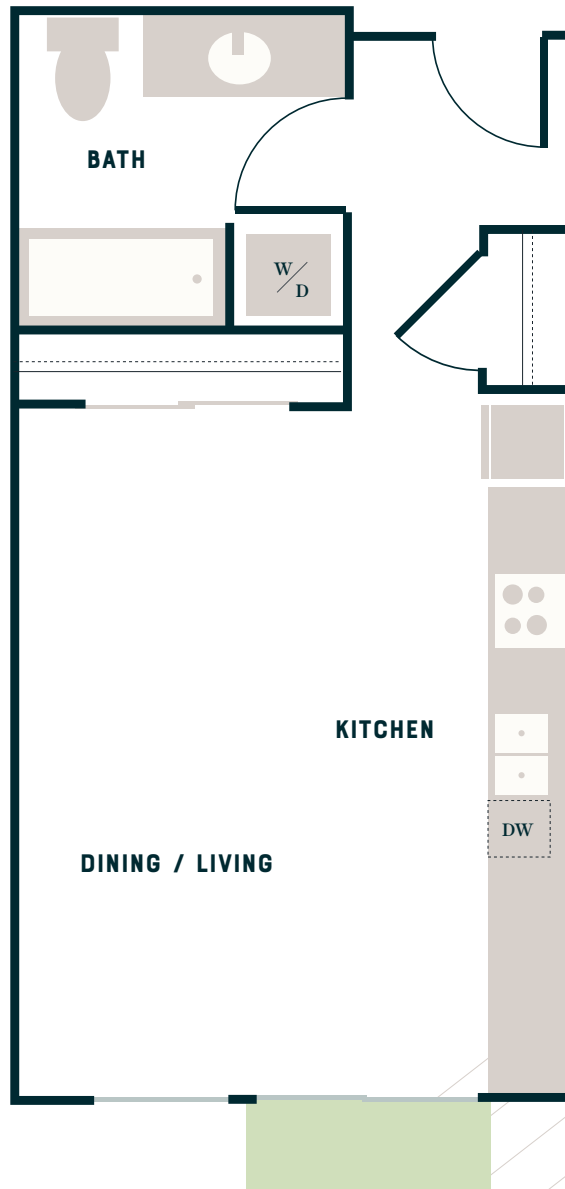

TERRACE STATION

APARTMENTS

A14
Studio
508 Sq Ft

Balcony & Patio configurations are unique to each unit, check with your leasing agent for details.