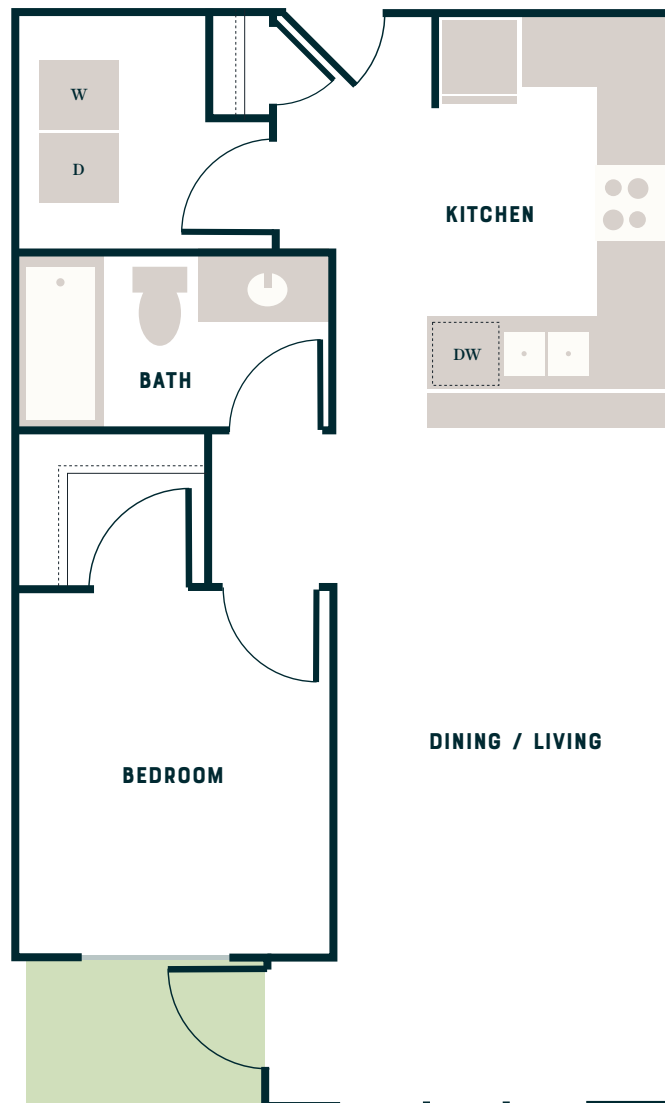

TERRACE STATION

APARTMENTS

B20/B22

Open One Bedroom
733 Sq Ft

This unit also available in a mirrored floor plan.

Balcony & Patio configurations are unique to each unit, check with your leasing agent for details.