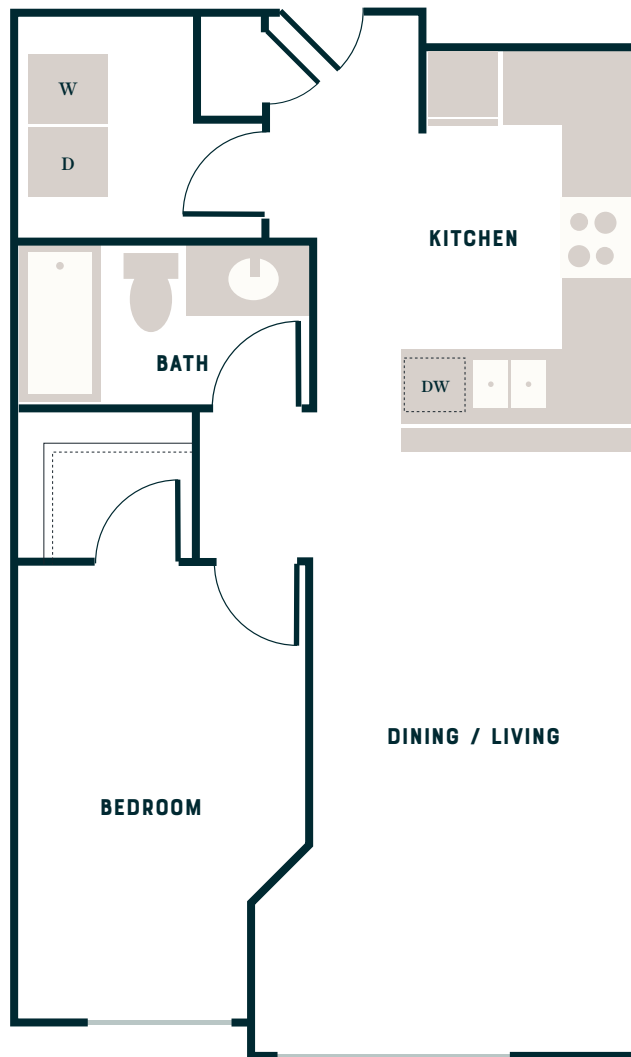

TERRACE STATION

APARTMENTS

B23

Open One Bedroom
806 Sq Ft

This unit also available in a mirrored floor plan.