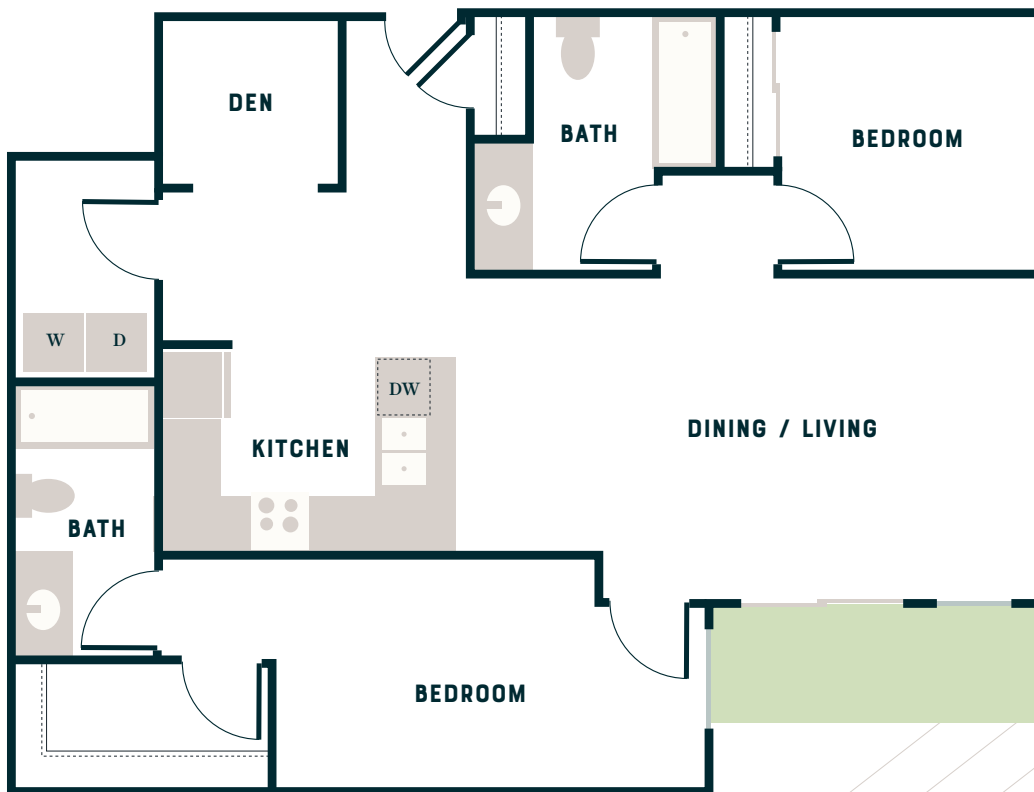

TERRACE STATION

APARTMENTS

C20

Two Bedroom
1,157 Sq Ft

Balcony & Patio configurations are unique to each unit, check with your leasing agent for details.