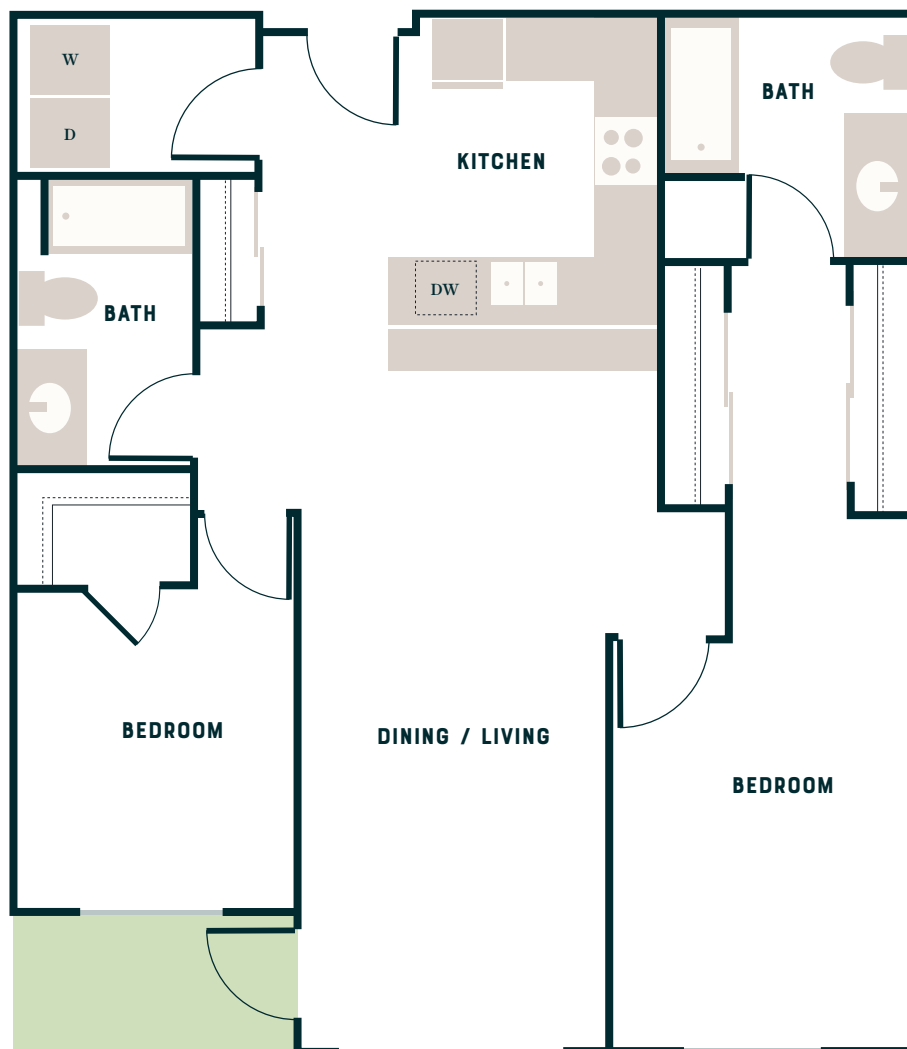

TERRACE STATION

APARTMENTS

C40

Two Bedroom
1,118 Sq Ft

Balcony & Patio configurations are unique to each unit, check with your leasing agent for details.