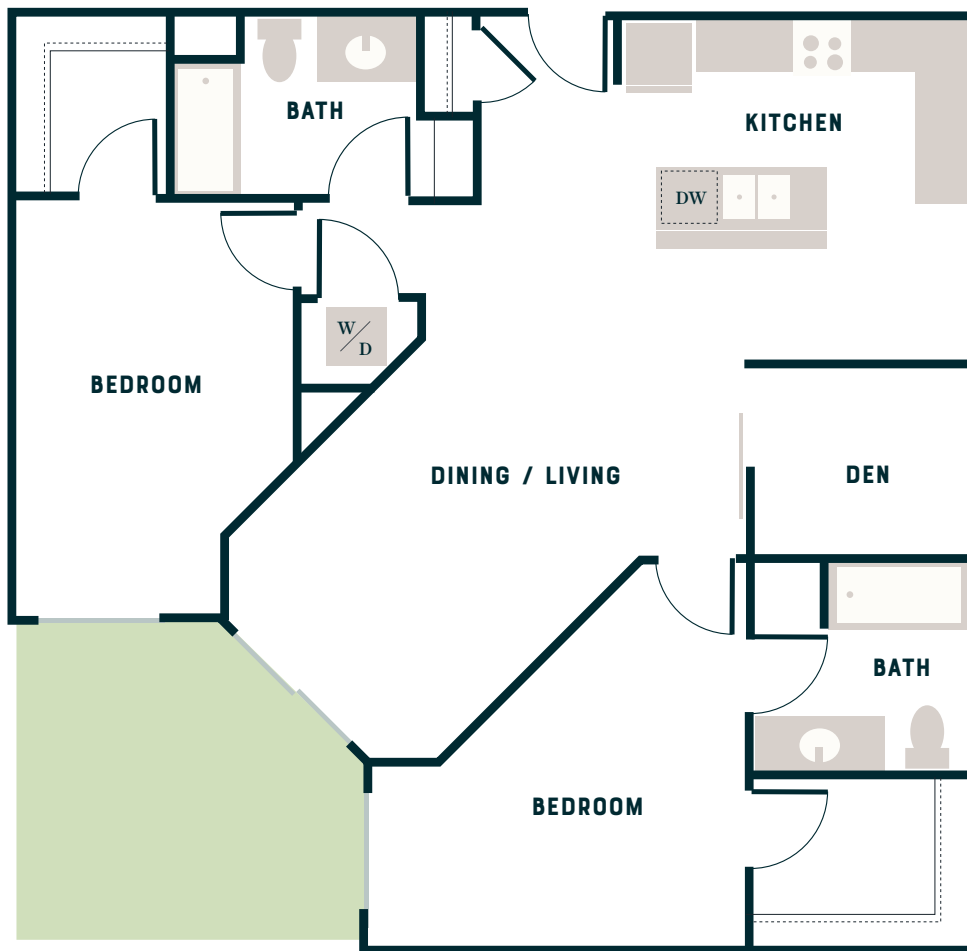

TERRACE STATION

APARTMENTS

C60

Two Bedroom
1,255 Sq Ft

This unit also available in a mirrored floor plan.

Balcony & Patio configurations are unique to each unit, check with your leasing agent for details.