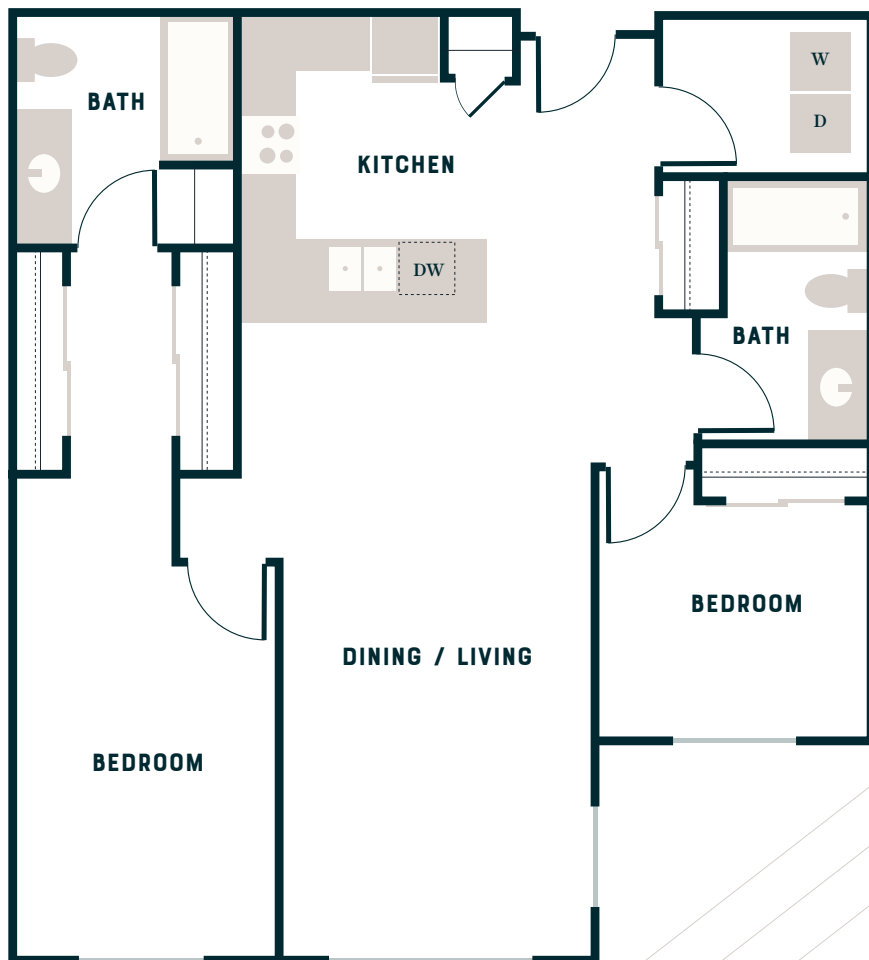

TERRACE STATION

APARTMENTS

C90

Two Bedroom
1,164 Sq Ft

Balcony & Patio configurations are unique to each unit, check with your leasing agent for details.