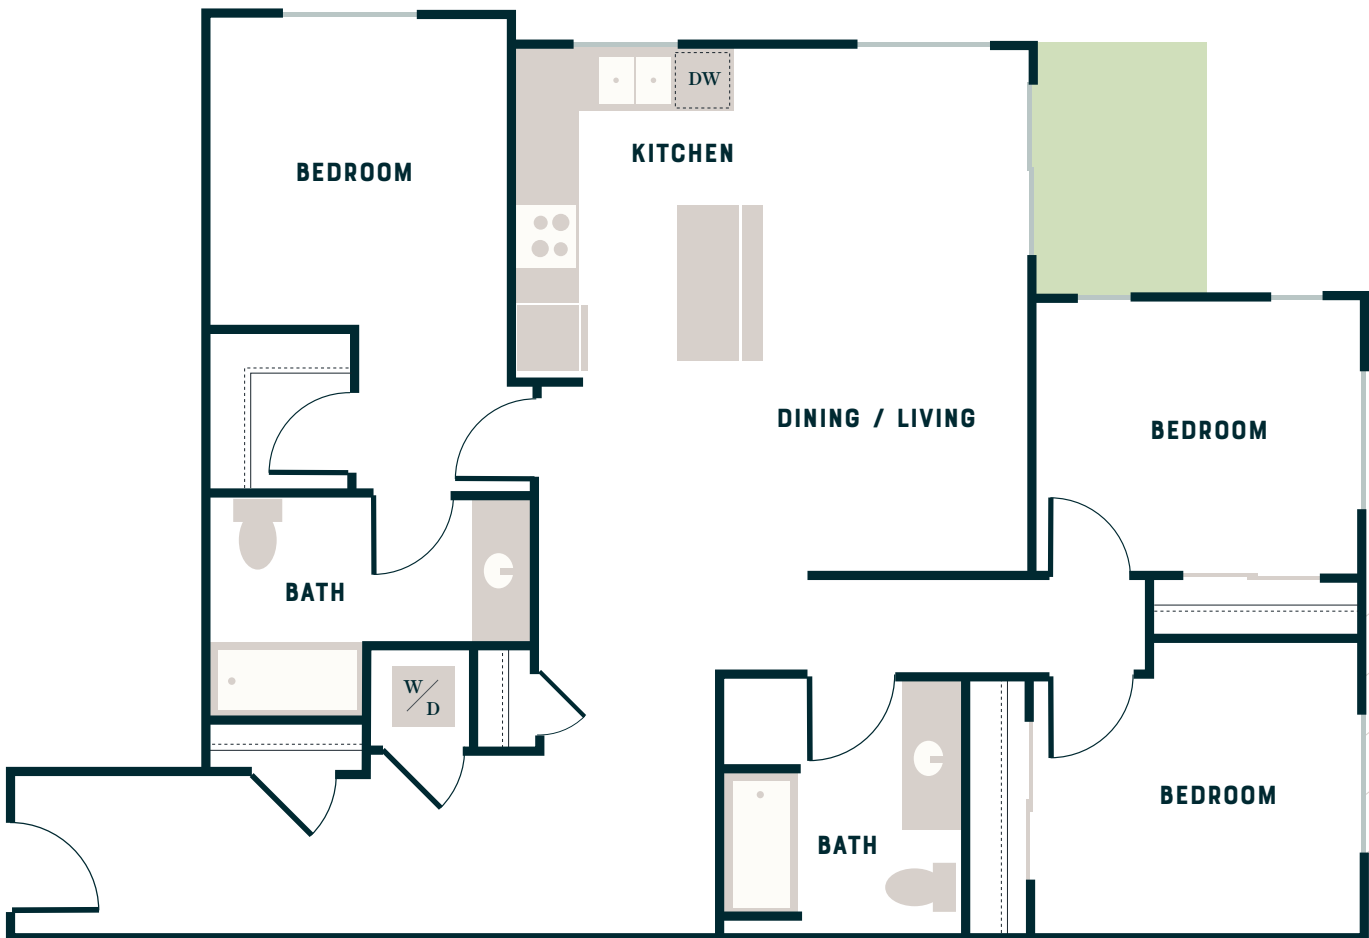

TERRACE STATION

APARTMENTS

D40

Three Bedroom
1,351 Sq Ft

This unit also available in a mirrored floor plan.

Balcony & Patio configurations are unique to each unit, check with your leasing agent for details.